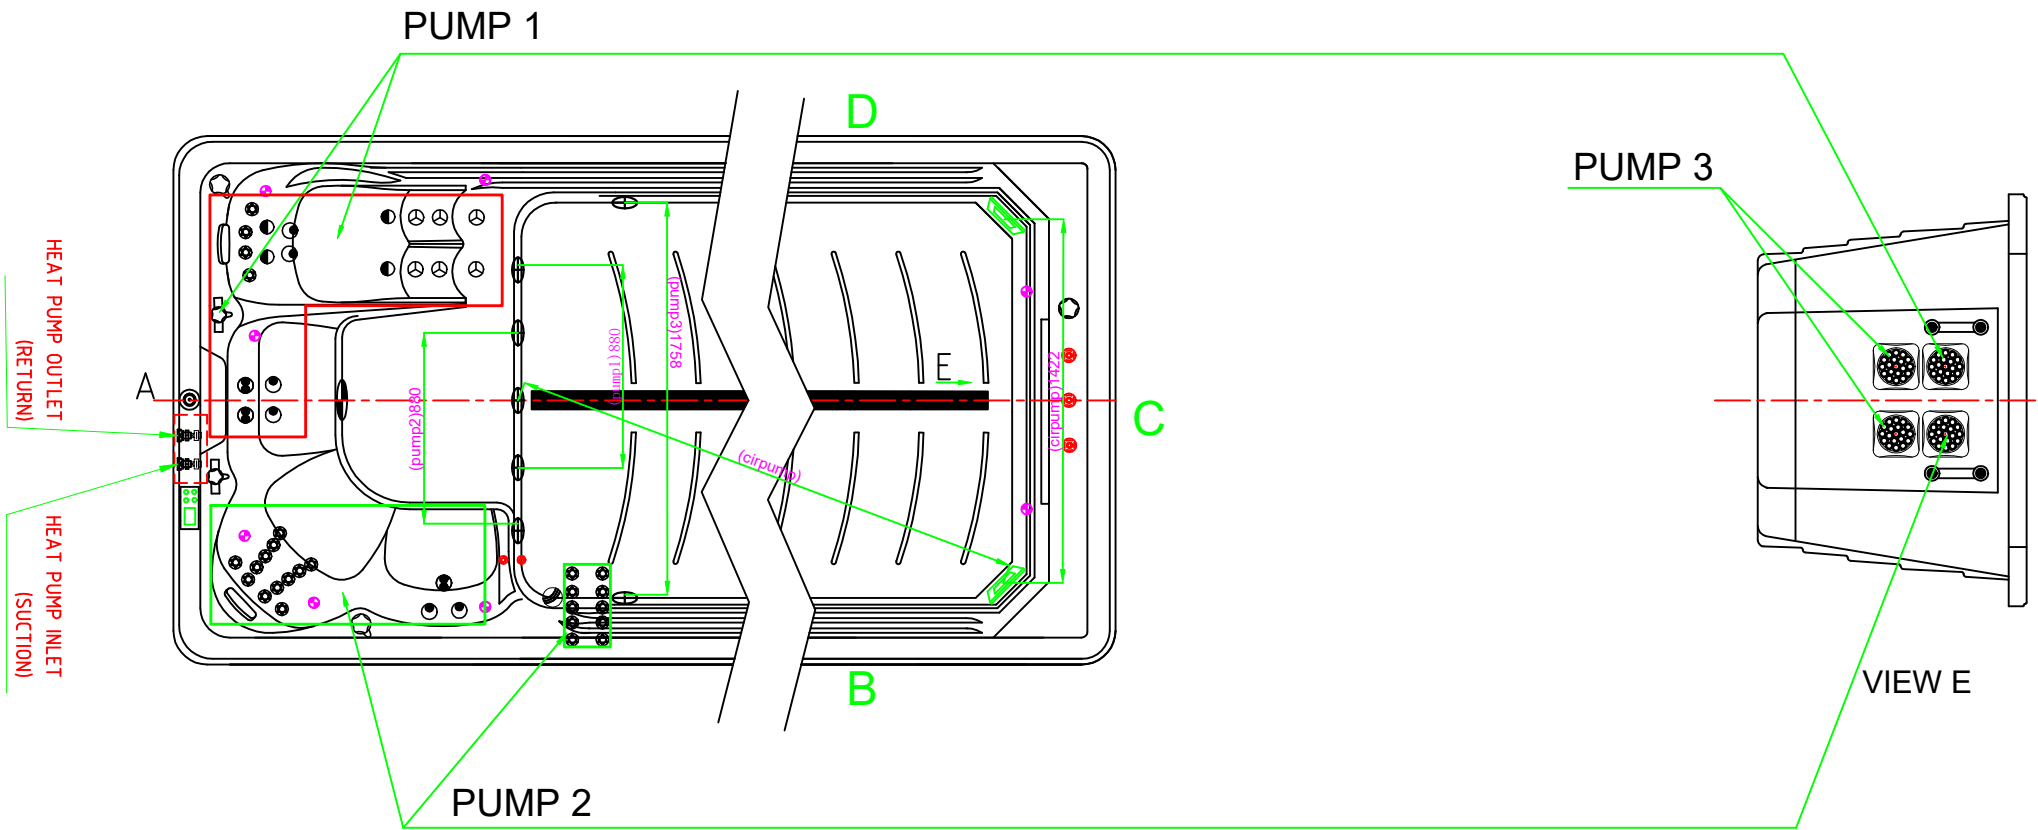

WEAL350

Business plan

Notes: Due to manufacturing tolerances, there could be some minor differences between the actual spa and the drawing above. If site planning is critical to such tolerances, be sure to measure your actual spa. All specifications are subject to change without notice. Some components may be optional on your spa.

12		5" Light housing without Holder	1	pcs
11		Butterfly Headrest	5	pcs
10		Fountain valve	2	pcs
9		Lifting Fountain	2	pcs
8		Large 1" Direct Jet Internal	1	pcs

19		MINI-LED light cover	12	pcs	7		1" Air Check Valve Assembly	5	pcs
18		1" air injector assembly	18	pcs	6		2" Water diverter valve	2	pcs
17		2" Suction (full set)	6	pcs	5		3" Jet internal-Directinal	12	pcs
16		Roma fountain	3	pcs	4		2.5" Jet Internal-Directional	26	pcs
15		Star-Shape SS Bottom Drain	1	pcs	3		3" Jet Internal-Single pulse	10	pcs
14		Ozone Injector	2	pcs	2		4" Jet Internal-Single pulse	19	pcs
13		Twin Cilinder Skimmer	1	pcs	1		5" Jet Internal-Single pulse	8	pcs
NO	ICON	DESCRIPTION	QTY	UNIT	NO	ICON	DESCRIPTION	QTY	UNIT

Notes: Due to manufacturing tolerances, there could be some minor differences between the actual spa and the drawing above. If site planning is critical to such tolerances, be sure to measure your actual spa. All specifications are subject to change without notice. Some components may be optional on your spa.

Therapy Assignment

Notes: Due to manufacturing tolerances, there could be some minor differences between the actual spa and the drawing above. If site planning is critical to such tolerances, be sure to measure your actual spa. All specifications are subject to change without notice. Some components may be optional on your spa.