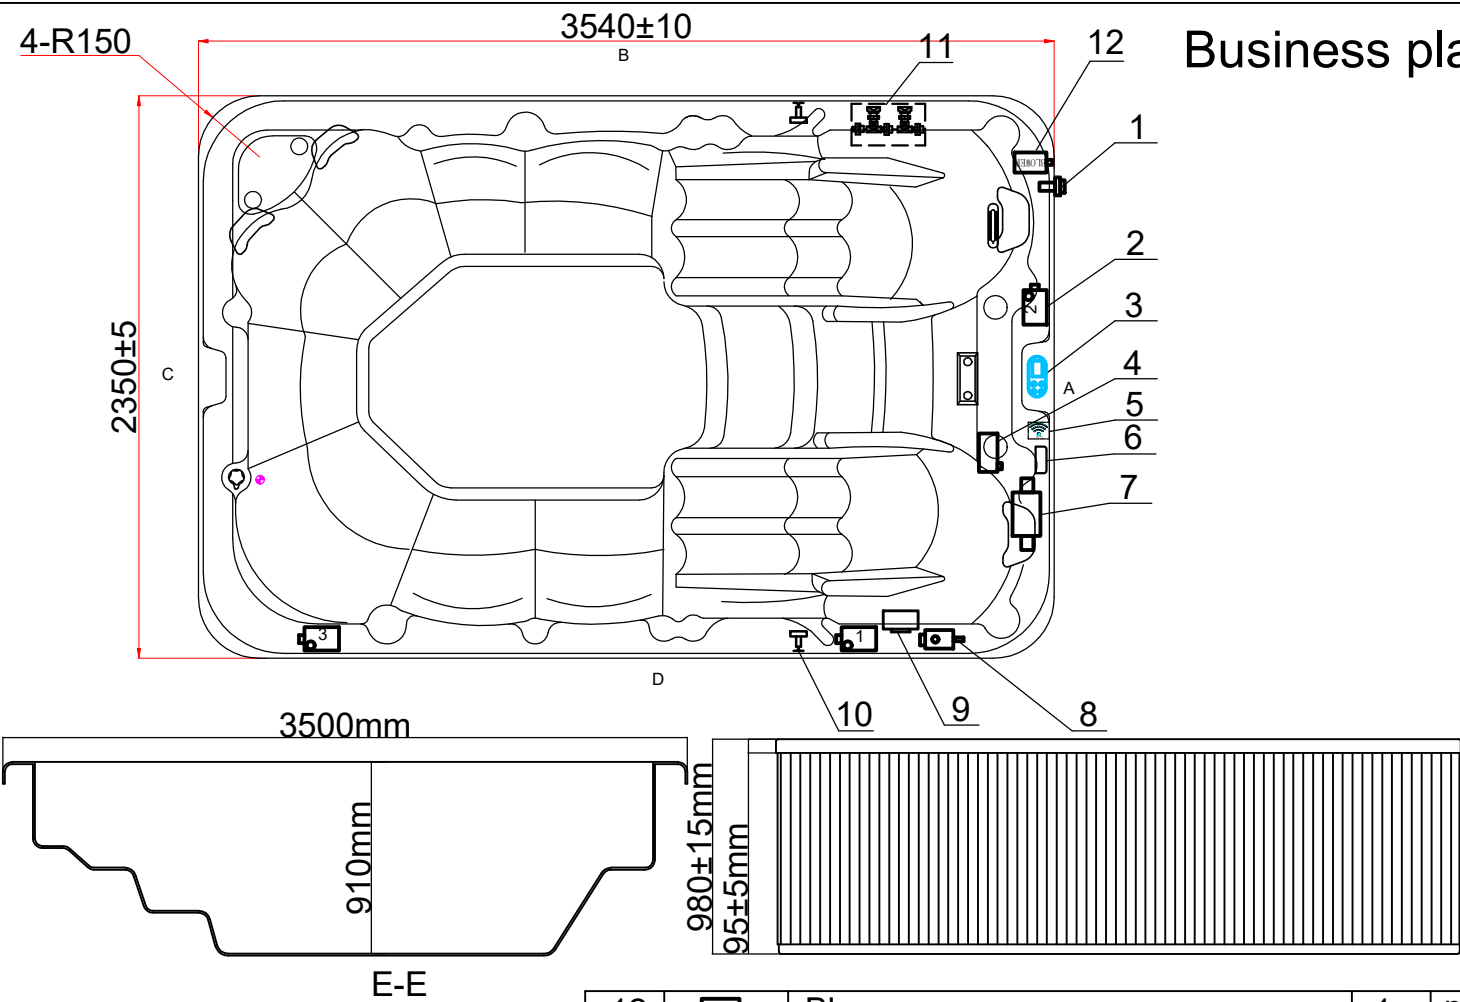

WEAL350

Business plan

Notes: Due to manufacturing tolerances, there could be some minor differences between the actual spa and the drawing above. If site planning is critical to such tolerances, be sure to measure your actual spa. All specifications are subject to change without notice. Some components may be optional on your spa.

12		5" Light housing without Holder	1	pcs
11		Butterfly Headrest	5	pcs
10		Fountain valve	2	pcs
9		Lifting Fountain	2	pcs
8		Large 1" Direct Jet Internal	1	pcs

19		MINI-LED light cover	12	pcs	7		1" Air Check Valve Assembly	5	pcs
18		1" air injector assembly	18	pcs	6		2" Water diverter valve	2	pcs
17		2" Suction (full set)	6	pcs	5		3" Jet internal-Directinal	12	pcs
16		Roma fountain	3	pcs	4		2.5" Jet Internal-Directional	26	pcs
15		Star-Shape SS Bottom Drain	1	pcs	3		3" Jet Internal-Single pulse	10	pcs
14		Ozone Injector	2	pcs	2		4" Jet Internal-Single pulse	19	pcs
13		Twin Cilinder Skimmer	1	pcs	1		5" Jet Internal-Single pulse	8	pcs
NO	ICON	DESCRIPTION	QTY	UNIT	NO	ICON	DESCRIPTION	QTY	UNIT

Notes: Due to manufacturing tolerances, there could be some minor differences between the actual spa and the drawing above. If site planning is critical to such tolerances, be sure to measure your actual spa. All specifications are subject to change without notice. Some components may be optional on your spa.

Therapy Assignment

Notes: Due to manufacturing tolerances, there could be some minor differences between the actual spa and the drawing above. If site planning is critical to such tolerances, be sure to measure your actual spa. All specifications are subject to change without notice. Some components may be optional on your spa.