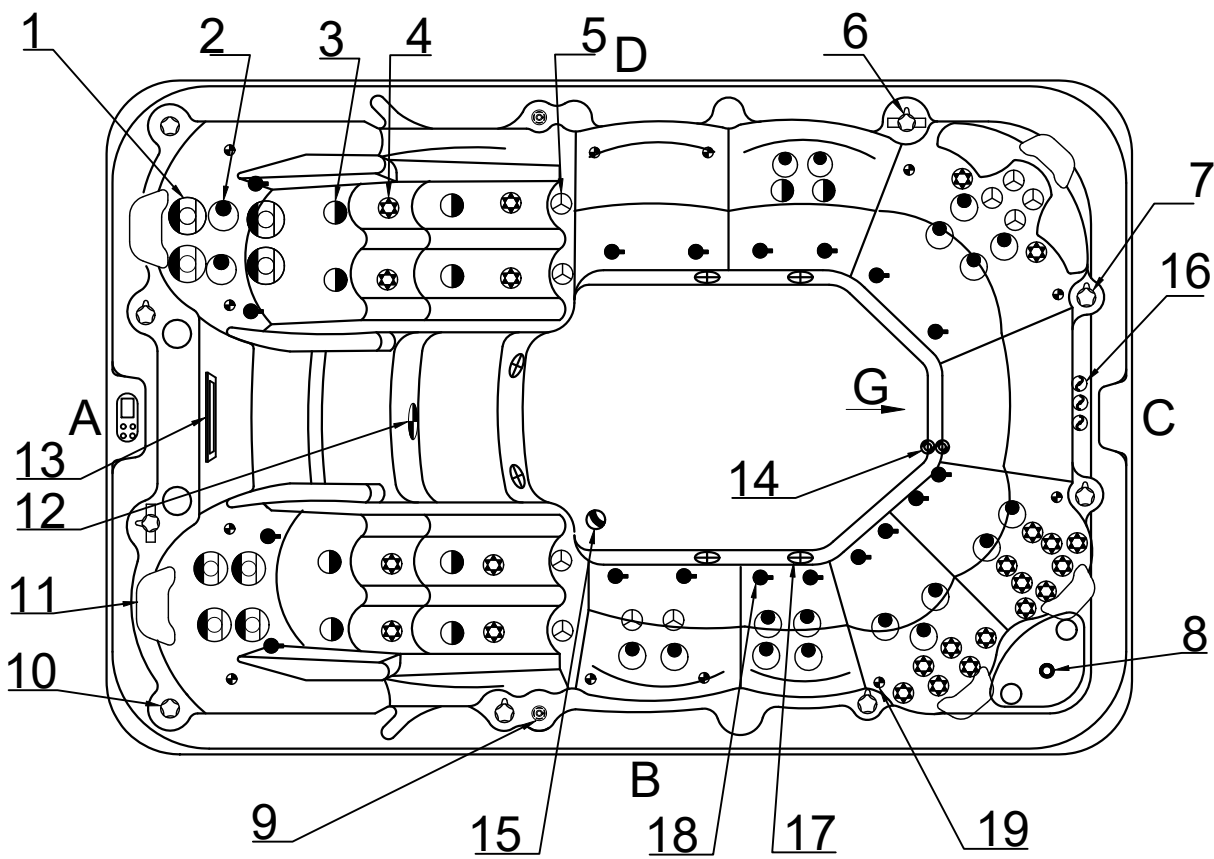

WEAL350

Business plan

Notes: Due to manufacturing tolerances, there could be some minor differences between the actual spa and the drawing above. If site planning is critical to such tolerances, be sure to measure your actual spa. All specifications are subject to change without notice. Some components may be optional on your spa.

12		5" Light housing without Holder	1	pcs
11		Butterfly Headrest	5	pcs
10		Fountain valve	2	pcs
9		Lifting Fountain	2	pcs
8		Large 1" Direct Jet Internal	1	pcs

19		MINI-LED light cover	12	pcs	7		1" Air Check Valve Assembly	5	pcs
18		1" air injector assembly	18	pcs	6		2" Water diverter valve	2	pcs
17		2" Suction (full set)	6	pcs	5		3" Jet internal-Directinal	12	pcs
16		Roma fountain	3	pcs	4		2.5" Jet Internal-Directional	26	pcs
15		Star-Shape SS Bottom Drain	1	pcs	3		3" Jet Internal-Single pulse	10	pcs
14		Ozone Injector	2	pcs	2		4" Jet Internal-Single pulse	19	pcs
13		Twin Cilinder Skimmer	1	pcs	1		5" Jet Internal-Single pulse	8	pcs
NO	ICON	DESCRIPTION	QTY	UNIT	NO	ICON	DESCRIPTION	QTY	UNIT

Notes: Due to manufacturing tolerances, there could be some minor differences between the actual spa and the drawing above. If site planning is critical to such tolerances, be sure to measure your actual spa. All specifications are subject to change without notice. Some components may be optional on your spa.

Therapy Assignment

Notes: Due to manufacturing tolerances, there could be some minor differences between the actual spa and the drawing above. If site planning is critical to such tolerances, be sure to measure your actual spa. All specifications are subject to change without notice. Some components may be optional on your spa.